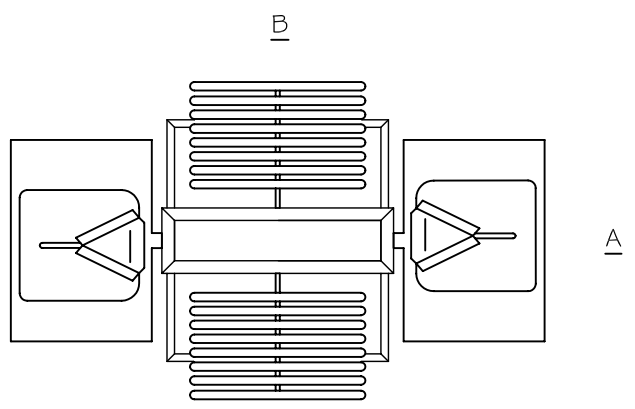

VERTICAL TRACK ACCEPTS
WATERFALL ARMS ON ALL 4 SIDES

DISPLAY TOP

Elevation View A

Elevation View B

Top View

DISPLAY FEATURES

- * 1 1/2 TOTAL SQUARE FEET OF DISPLAY AREA BETWEEN ON WOOD DISPLAY TOP
- * FOUR RECESSED, FLUSH MOUNTED 'SUPER LINE' STANDARDS FOR INTERCHANGING ACCESSORIES
- * FIXTURE IS ON WHEELS FOR EASE OF MOVMENT
- * ALL FIXTURES SHOWN IN "MISSION STYLE" MOLDINGS AND OVERALL DESIGN WILL BE CHANGED TO SUIT SPECIFIC REQUIREMENTS

TWO WAY DISPLAY