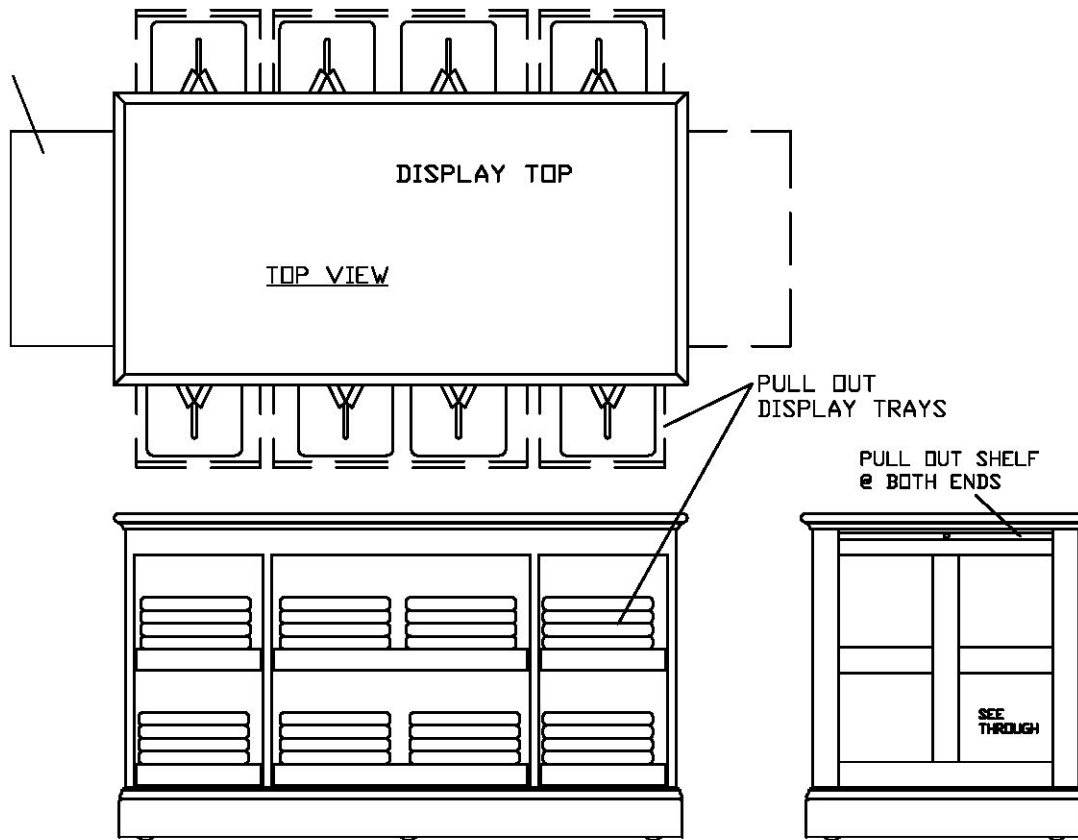

PULL OUT SHELF
@ BOTH ENDS

Elevation View

Elevation View

DISPLAY FEATURES

- * 16 TOTAL SQUARE FEET OF DISPLAY AREA ON TOP
- * PULL OUT DISPLAY SHELF AT EACH END ADDS 12 MORE SQUARE FEET IF NEEDED
- * 6 PULL OUT DISPLAY SHELVES ON EACH SIDE. TWO FLAT PULL OUTS AT EACH END ADDS 12 MORE SQUARE FEET IF NEEDED
- * FIXTURE IS ON WHEELS FOR EASE OF MOVMENT
- * ALL FIXTURES SHOWN IN "MISSION STYLE" MOLDINGS AND OVERALL DESIGN WILL BE CHANGED TO SUIT SPECIFIC REQUIREMENTS

MOVABLE GARMENT TABLE

This document was created with Win2PDF available at <http://www.win2pdf.com>.
The unregistered version of Win2PDF is for evaluation or non-commercial use only.
This page will not be added after purchasing Win2PDF.