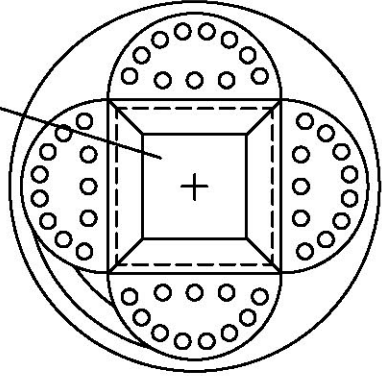

LEATHER INSERT  
SPECIFY LEATHER COLOR

TOP VIEW SHOWN WITH  
LEATHER INSERT

TOP VIEW SHOWN WITH  
OPTIONAL DRIVER DISPLAY IN  
CENTER SECTION

MULTIPLE CLUB DISPLAY ELEVATION

## DISPLAY FEATURES

- \* DISPLAYS 48 CLUBS ON THE PERIMETER ( 4 FULL SETS ) IN THE STANDARD CONFIGURATION
- \* OPTION TO ADD 16 DRIVERS TO THE CENTER SECTION
- \* FABRIC COVERED INSERT @ BASE FOR CLUBS TO REST ON
- \* DISPLAYS 34 INDIVIDUAL