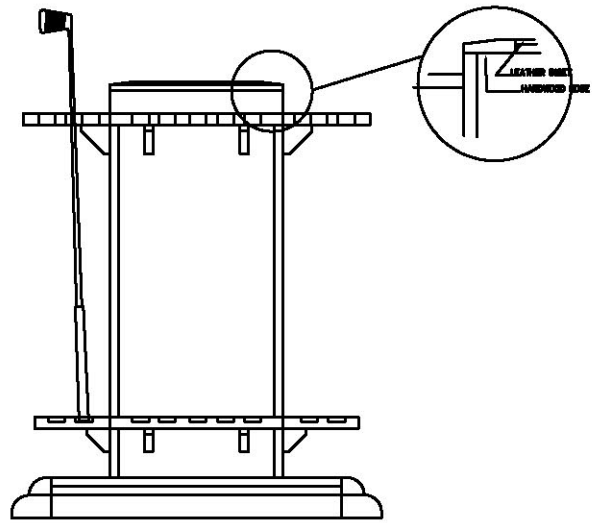

LEATHER INSERT  
SPECIFY LEATHER COLOR

TOP VIEW SHOWN WITH  
LEATHER INSERT

TOP VIEW SHOWN WITH  
OPTIONAL DRIVER DISPLAY IN  
CENTER SECTION

MULTIPLE CLUB DISPLAY ELEVATION

## DISPLAY FEATURES

- \* DISPLAYS 48 CLUBS ON THE PERIMETER ( 4 FULL SETS ) IN THE STANDARD CONFIGURATION
- \* OPTION TO ADD 16 DRIVERS TO THE CENTER SECTION
- \* FABRIC COVERED INSERT @ BASE FOR CLUBS TO REST ON
- \* DISPLAYS 34 INDIVIDUAL